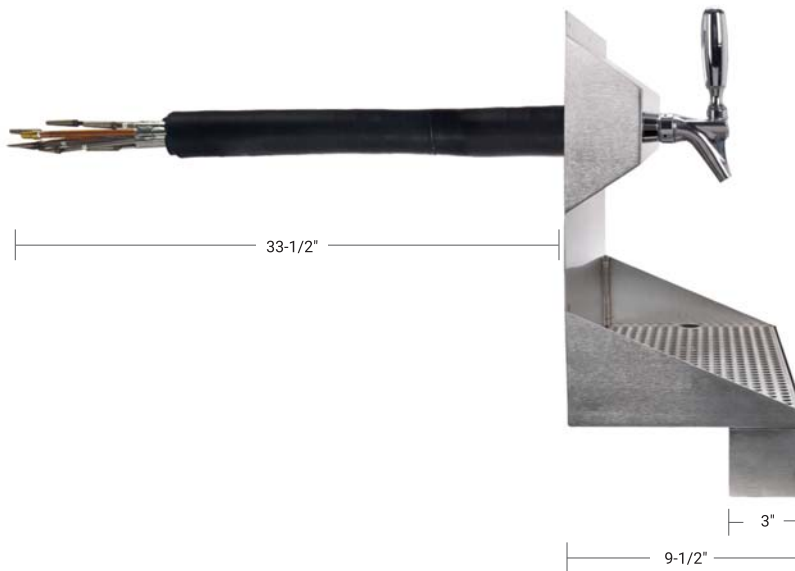

Faucet knobs are not included.